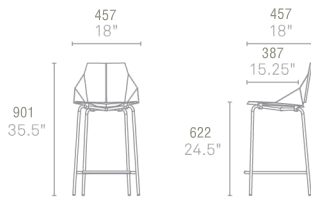

REAL GOOD COUNTERSTOOL

Thin is in. Powder-coated steel ships flat and folds along laser-cut lines to create a dynamic and comfortable chair. As skinny as a supermodel, yet far more sturdy. Available in two glossy tone-on-tone colors, and satin black or glossy red.